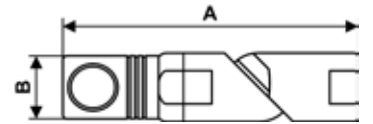

## METAL SAFETY QUICK COUPLINGS - 1/4» ISO 6150 C PROFILE

Female thread swivel coupler

Profile : ISO 6150C

<b>Min/max operating pressure</b>	<b>Flow rate at 87 psi</b>	<b>ID passage</b>	<b>Temperature min/max</b>
0 / 232 psi	29 CFM	1/4"	5 / 158 °F

Part number	Female thread	Net weight (Kg)	Dim. A (inch)	Dim. B (inch)
<b>CSM 061202SW</b>	NPT3/8	0,122	4.06	0.94